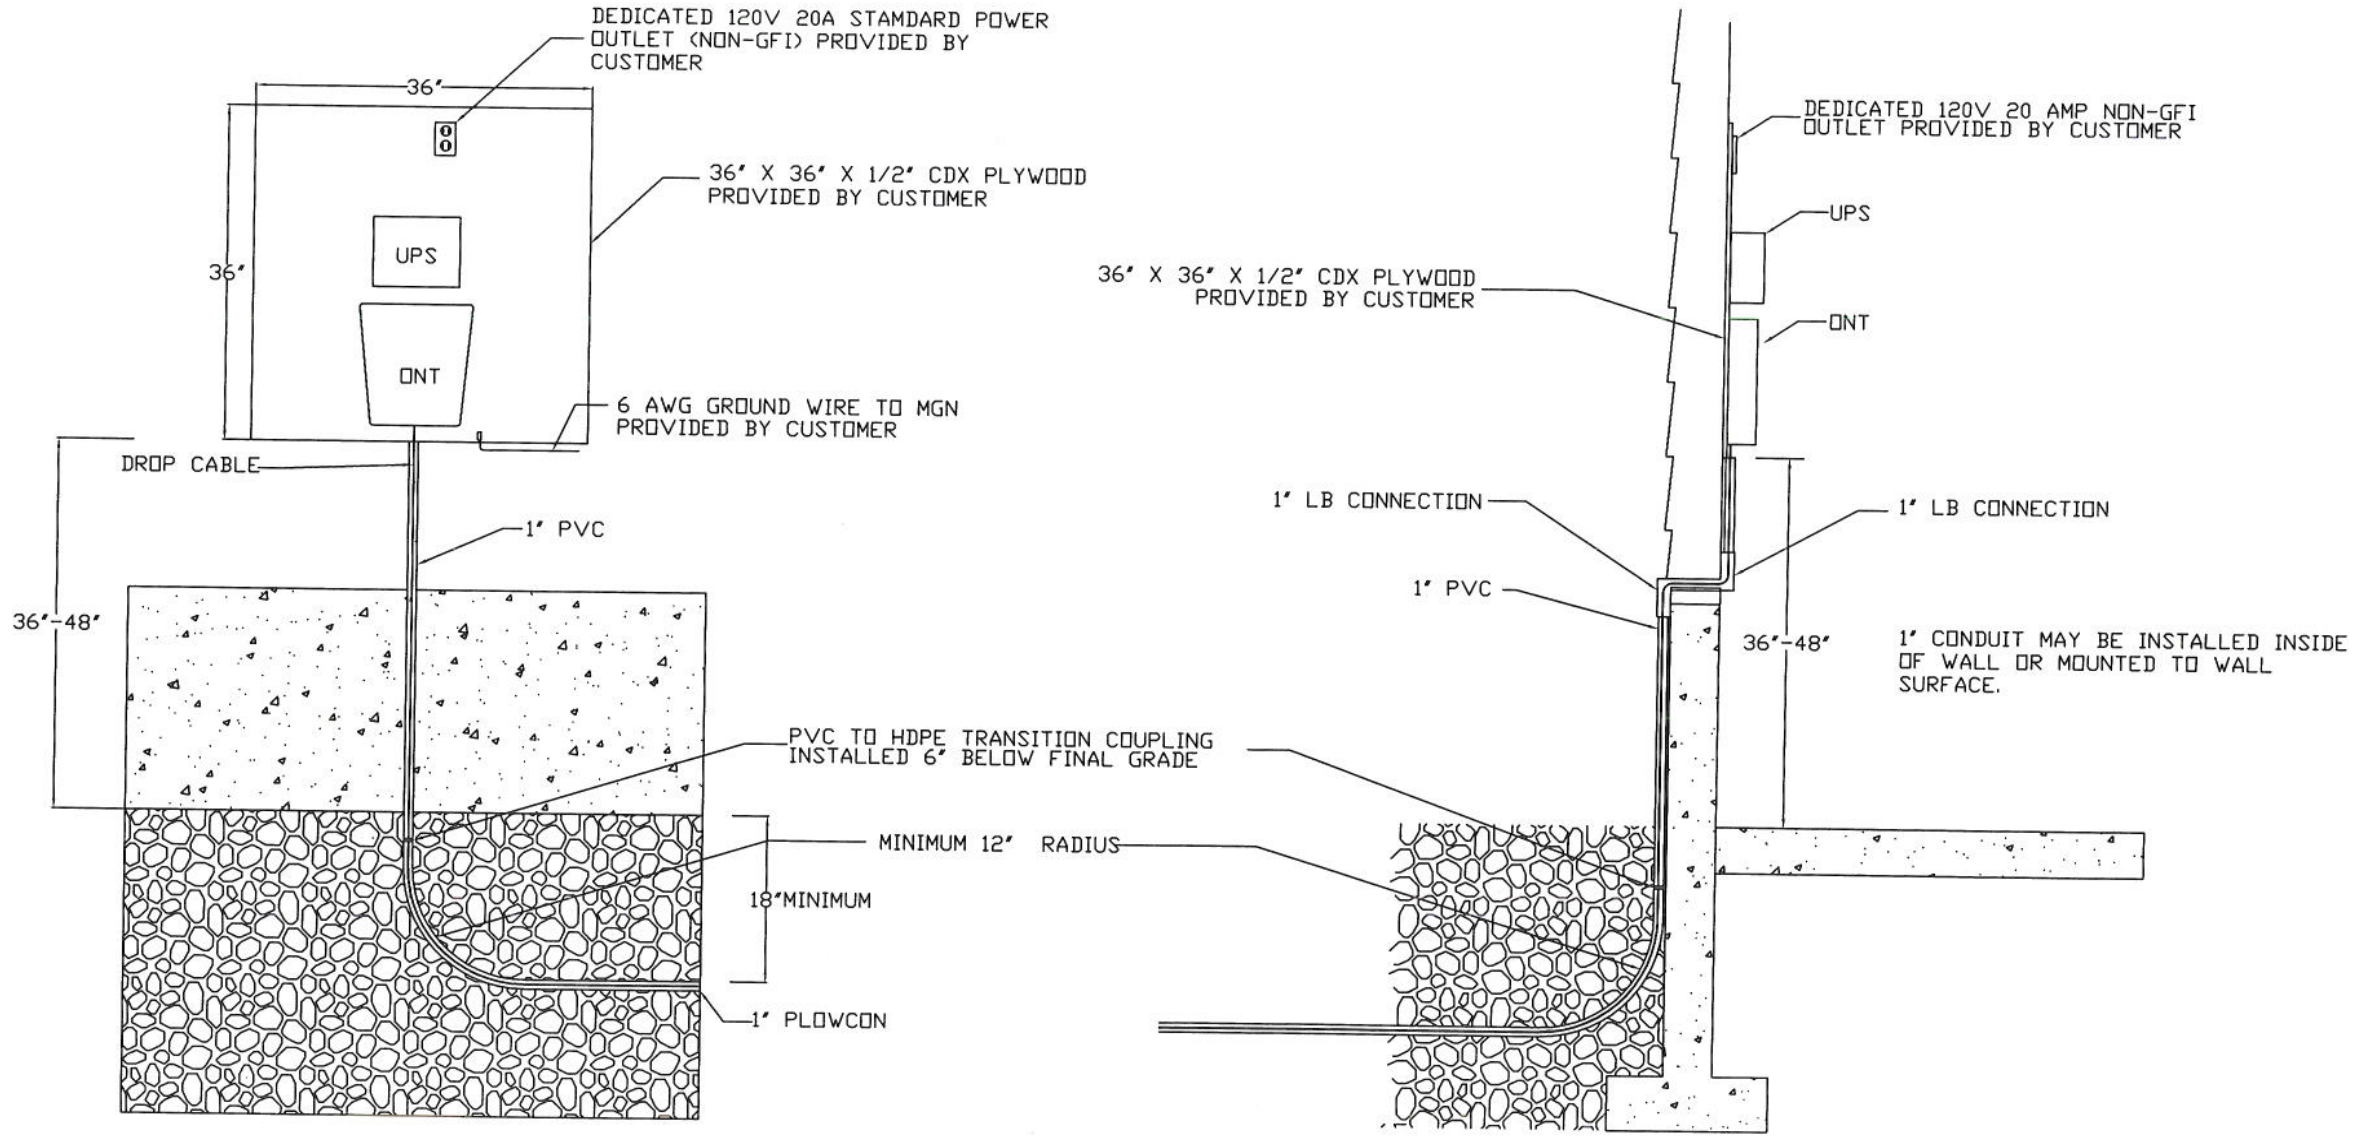

FOR RESIDENTIAL CUSTOMERS, SILVER STAR RECOMMENDS INSTALLING 2 4 PAIR CAT5e CABLES FROM EVERY JACK LOCATION TO A CENTRALLY LOCATED MEDIA PANEL AND 4 4 PAIR CAT5e CABLES FROM MEDIA PANEL TO COMMUNICATIONS ENCLOSURE. FOR BUSINESSES, CONTACT SILVER STAR.

**INTERIOR MOUNTED ONT
INSIDE EQUIPMENT ROOM
STANDARD DETAIL 01/12/07
(PREFERRED BUSINESS METHOD)**

FRONT VIEW

SIDE VIEW

EXTERIOR MOUNTED ONT'S ARE THE PREFERRED METHOD EXCEPT IN BUSINESS APPLICATIONS, HOWEVER, INTERIOR MOUNTED ONT'S ARE ALLOWED. THE CUSTOMER CAN EXPECT TO INCURE ADDITIONAL CHARGES IN THE EVENT THAT TECHNICIANS ARE UNABLE TO ACCESS WHEN CUSTOMER IS NOT HOME.