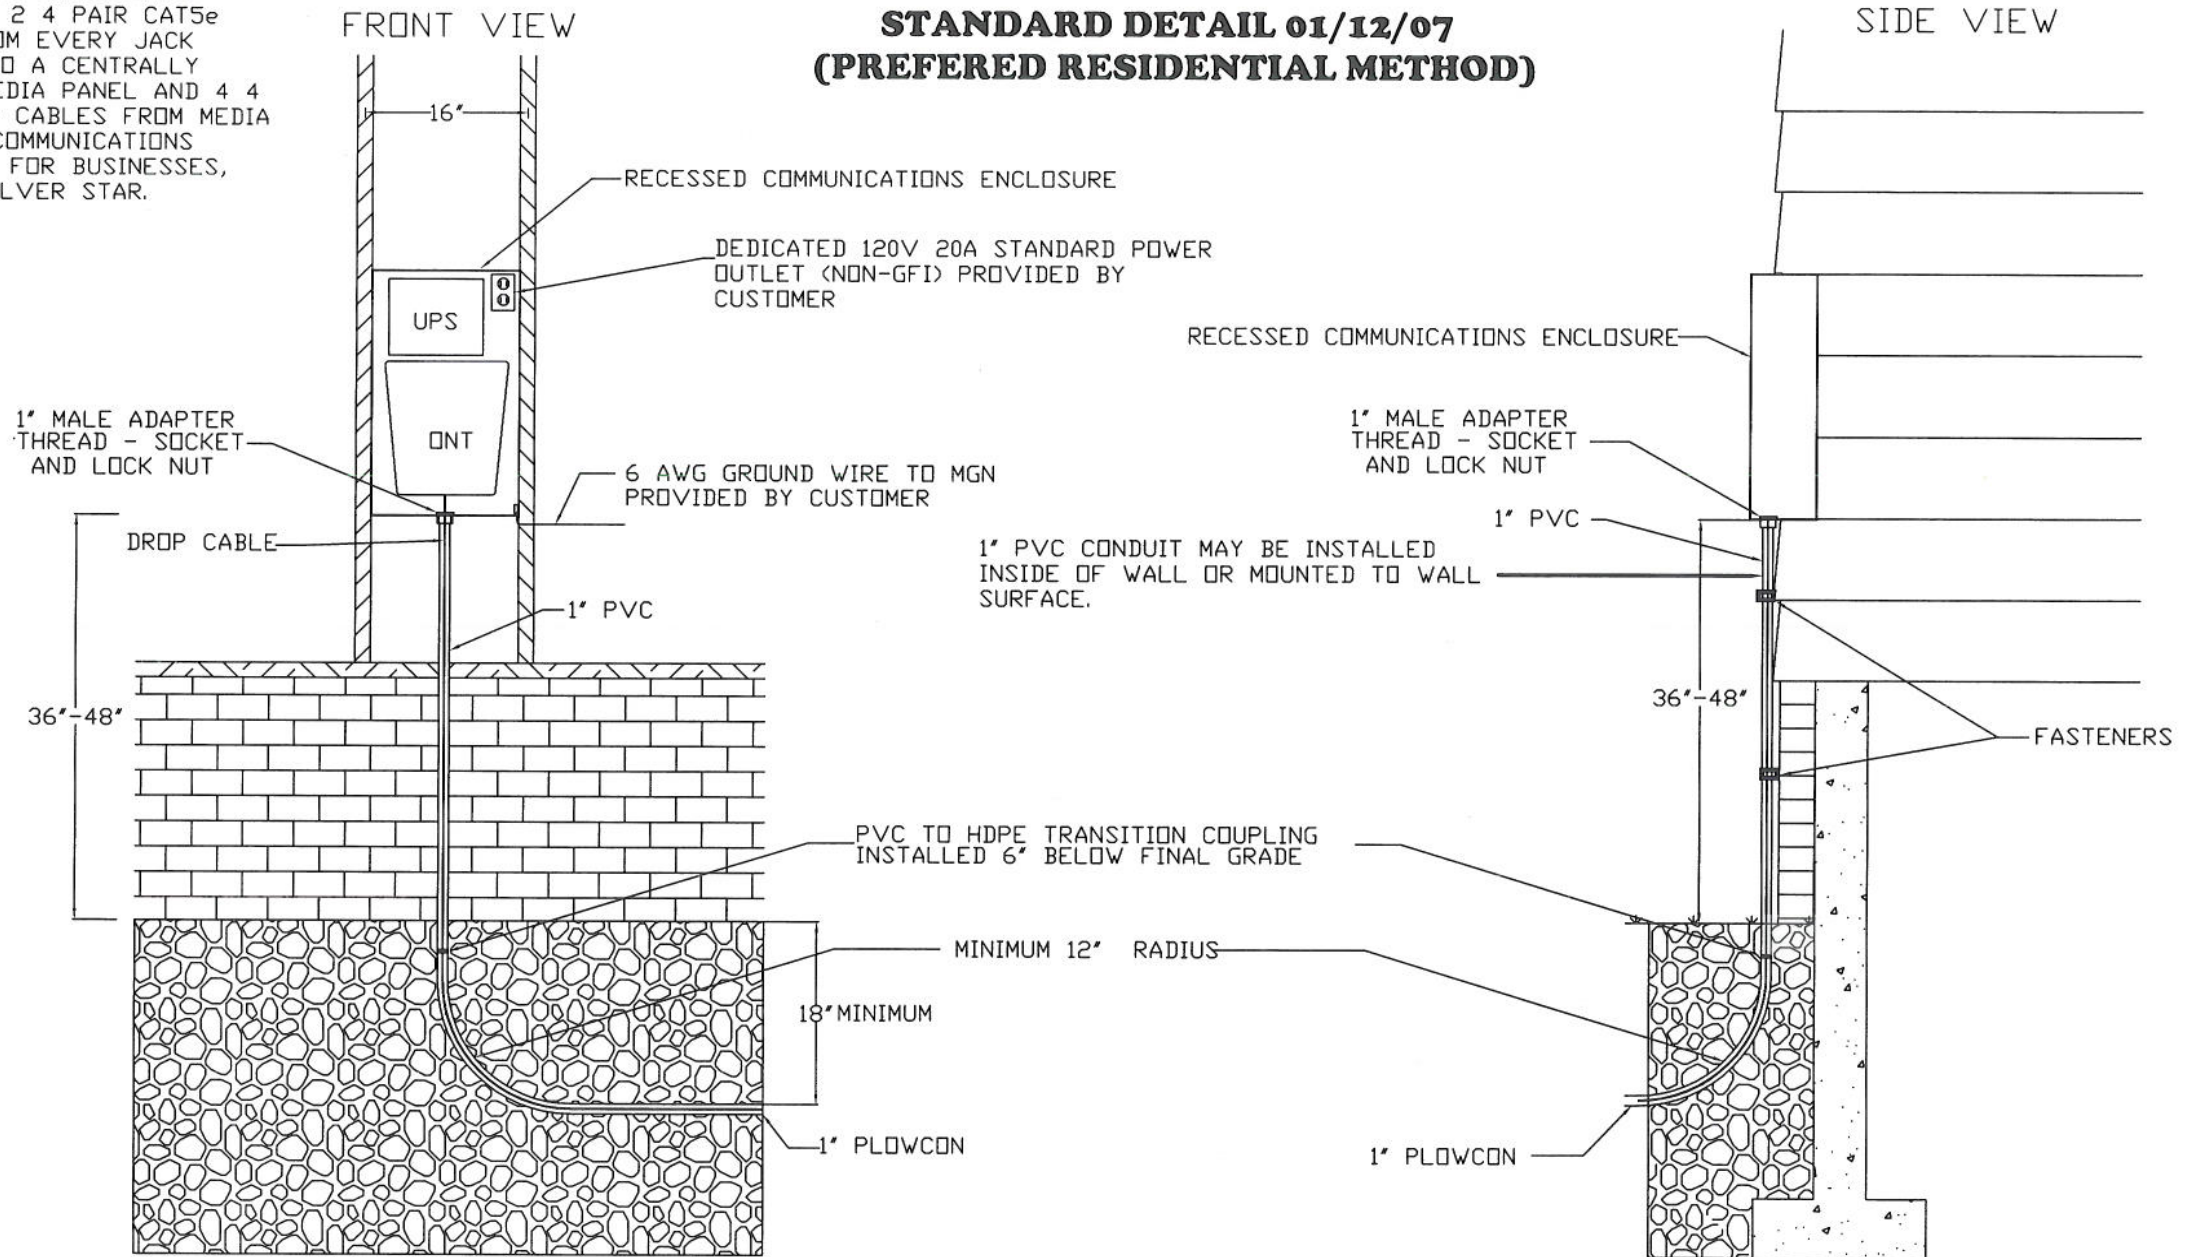

FOR RESIDENTIAL CUSTOMERS,  
SILVER STAR RECOMMENDS  
INSTALLING 2 4 PAIR CAT5e  
CABLES FROM EVERY JACK  
LOCATION TO A CENTRALLY  
LOCATED MEDIA PANEL AND 4 4  
PAIR CAT5e CABLES FROM MEDIA  
PANEL TO COMMUNICATIONS  
ENCLOSURE. FOR BUSINESSES,  
CONTACT SILVER STAR.

## EXTERIOR MOUNTED ONT STANDARD DETAIL 01/12/07 (PREFERRED RESIDENTIAL METHOD)

FOR RESIDENTIAL CUSTOMERS, SILVER STAR RECOMMENDS INSTALLING 2 4 PAIR CAT5e CABLES FROM EVERY JACK LOCATION TO A CENTRALLY LOCATED MEDIA PANEL AND 4 4 PAIR CAT5e CABLES FROM MEDIA PANEL TO COMMUNICATIONS ENCLOSURE. FOR BUSINESSES, CONTACT SILVER STAR.