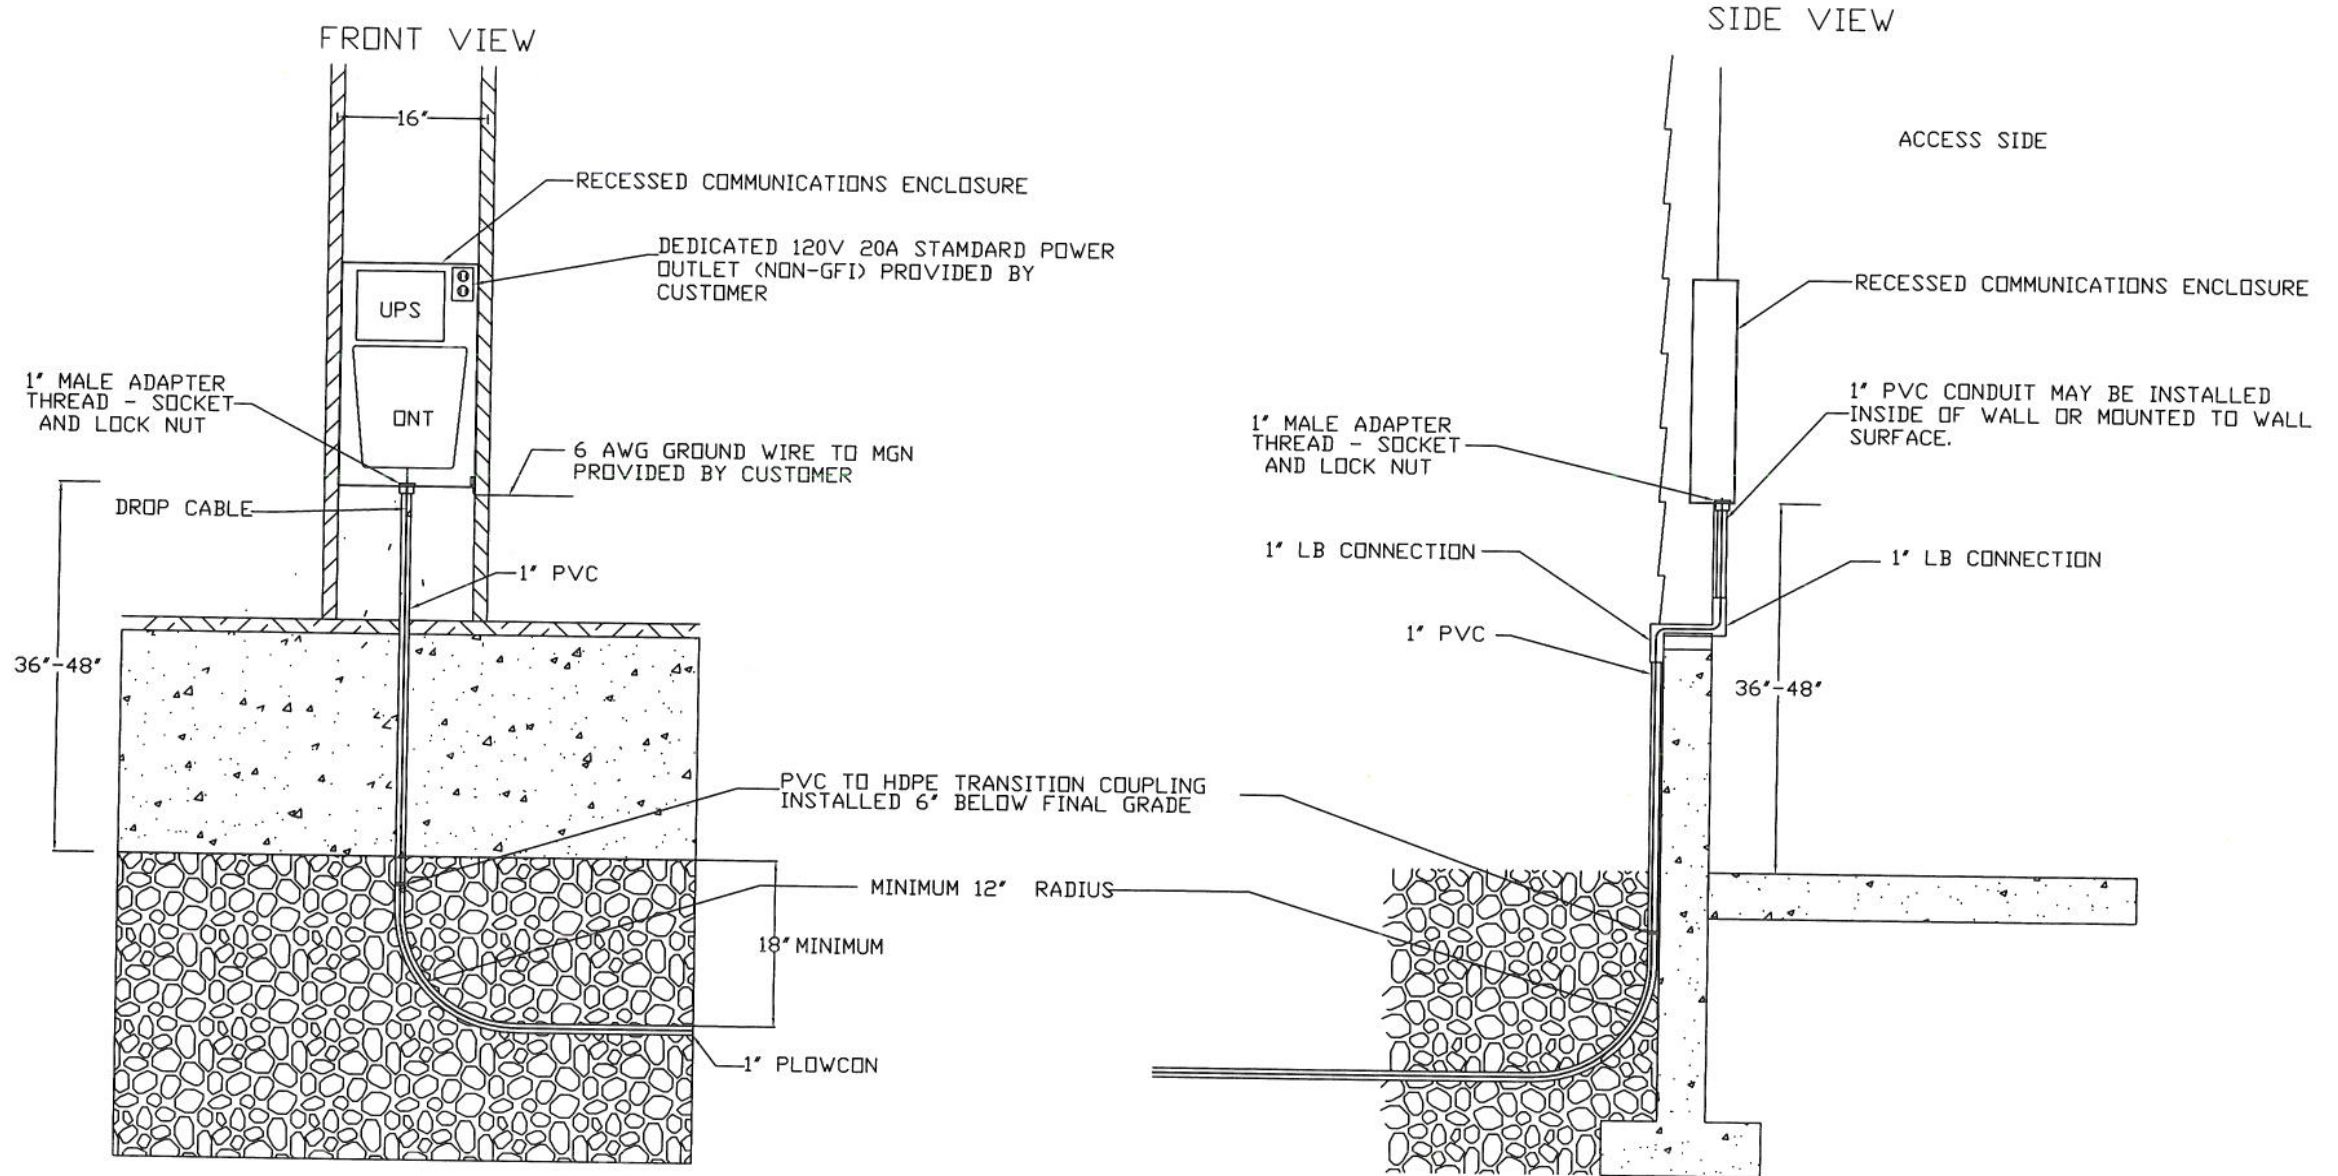

FOR RESIDENTIAL CUSTOMERS, SILVER STAR RECOMMENDS INSTALLING 2 4 PAIR CAT5e CABLES FROM EVERY JACK LOCATION TO A CENTRALLY LOCATED MEDIA PANEL AND 4 4 PAIR CAT5e CABLES FROM MEDIA PANEL TO COMMUNICATIONS ENCLOSURE. FOR BUSINESSES, CONTACT SILVER STAR.

**INTERIOR MOUNTED ONT
NOT INSIDE EQUIPMENT ROOM
STANDARD DETAIL 01/12/07**

EXTERIOR MOUNTED ONT'S ARE THE PREFERRED METHOD, HOWEVER, INTERIOR MOUNTED ONT'S ARE ALLOWED. THE CUSTOMER CAN EXPECT TO INCURE ADDITIONAL CHARGES IN THE EVENT THAT TECHNICIANS ARE UNABLE TO ACCESS WHEN CUSTOMER IS NOT HOME.